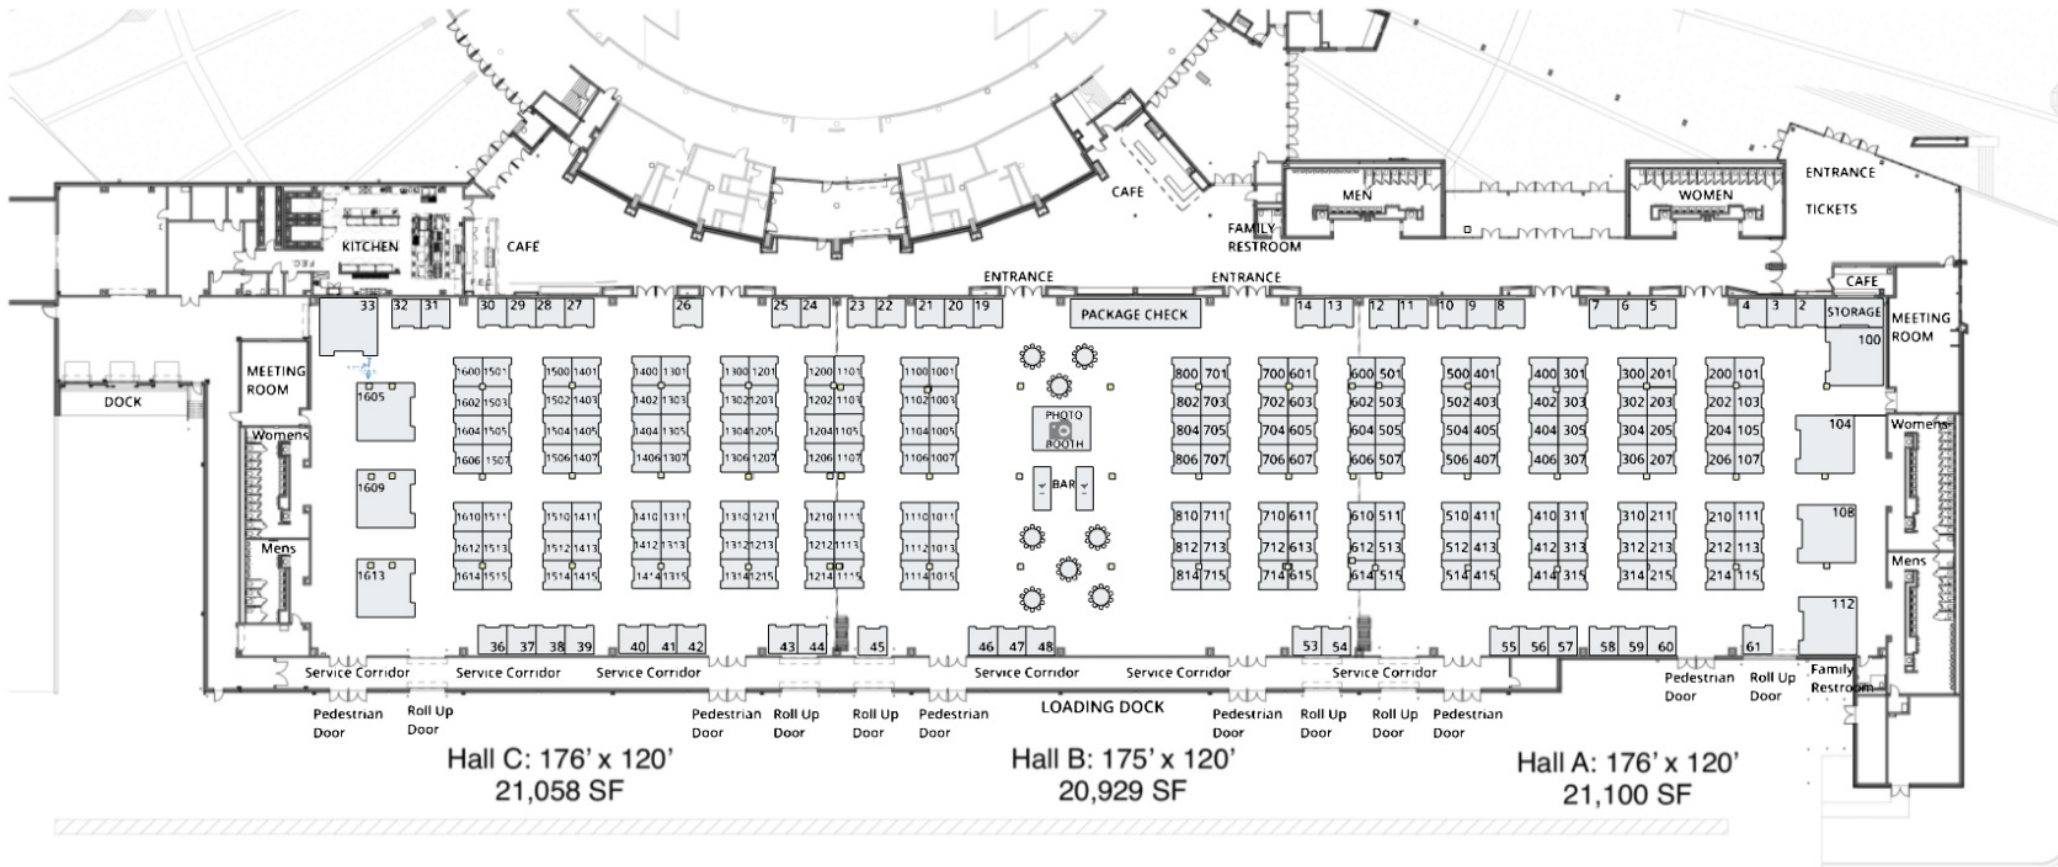

Mississippi Trade Mart  
Jackson, MS  
EST. 2020

Hall C: 176' x 120'  
21,058 SF

Hall B: 175' x 120'  
20,929 SF

Hall A: 176' x 120'  
21,100 SF

50 Feet